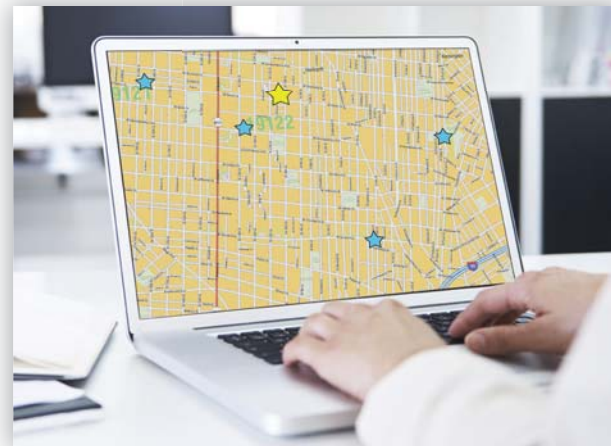

Get Where You Need to Go

Most Accurate Street Detail Available

Custom Designed for Your Needs

Easy-to-Use Map Books

Order your map book as a **companion to your wall map**.

All map books include a **detailed street index** to help you easily get where you need to go.

Create Wall Maps, Digital Maps or Map Books with the Information You Need

Sizes from 2x3 to 9x12 feet... and larger!

Add Your Logo, Colors and More!

Custom Maps for **Delivery Management**

MarketMAPS brings together 30 years of experience creating custom maps for delivery management to help businesses run more efficiently.

Create Your Custom Map for Delivery Management

We custom design your map with **your business in mind.**

We offer the **most up-to-date information available** of any area in the US: City, County, Metro Area, State and Region.

Add your own **custom data** such as locations, territories, demographics, drive time, traffic counts and more!

Detailed Digital Maps

Digital maps are **portable and compatible** with any device!

Order your digital map as a **companion to your wall map or map book.**