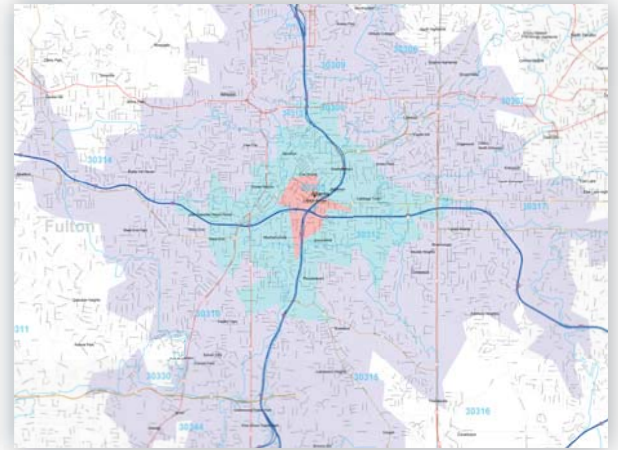

Create Your Custom Map for Delivery Management

We custom design your map with **your business in mind.**

We offer the **most up-to-date information available** of any area in the US: City, County, Metro Area, State and Region.

Add your own **custom data** such as locations, territories, demographics, drive time, traffic counts and more!

Detailed Digital Maps

Digital maps are **portable and compatible** with any device!

Order your digital map as a **companion to your wall map or map book.**

Pan, zoom and view any portion of your digital map right on your laptop, tablet and smart phone, including both Apple and Android devices!

Use your maps in two formats, **Adobe PDF and Adobe Illustrator.**

Contact us about
Maps for Delivery Management today!

1-877-447-6277

Visit us online at MarketMAPS.com

MarketMAPS Headquarters 10 First Street, Wellsboro, PA 16901
West Coast Office 18005 Sky Park Cr. Suite 54J, Irvine, CA 92614

© 2018 Intelligent Direct, Inc.