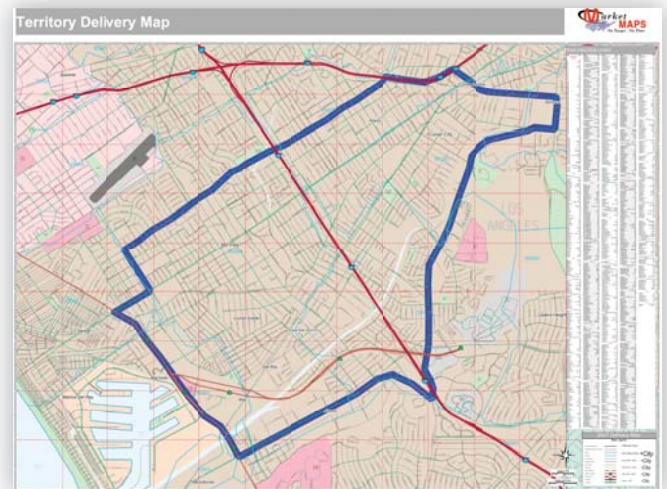

Most Accurate Wall Maps

View **accurate street detail** to easily plan out your delivery routes and logistics.

Our map data is **updated monthly** and covers all of the US and Canada.

Any size – from 2x3 to 9x12 feet and larger!

Our maps are **custom designed** with your business in mind.

Add **custom data** like drive time, radius rings, traffic counts, locations, territories, demographics and more!

Efficiently Plan Routes

Most Up-to-Date Data

Get Where You Need to Go

Most Accurate Street Detail Available

Custom Designed for Your Needs

Easy-to-Use Map Books

Order your map book as a **companion to your wall map**.

All map books include a **detailed street index** to help you easily get where you need to go.

Create Your Custom Map for Delivery Management

We custom design your map with **your business in mind.**

We offer the **most up-to-date information available** of any area in the US: City, County, Metro Area, State and Region.