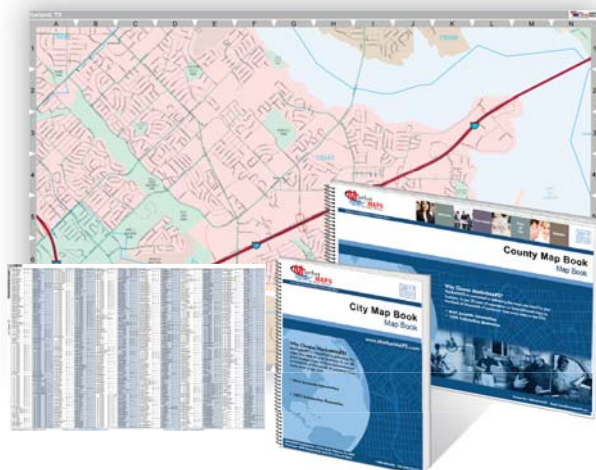

Most Accurate Wall Maps

View **accurate street detail** to easily plan out your delivery routes and logistics.

Our map data is **updated monthly** and covers all of the US and Canada.

Any size – from 2x3 to 9x12 feet and larger!

Get Where You Need to Go

Most Accurate Street Detail Available

Custom Designed for Your Needs

Easy-to-Use Map Books

Order your map book as a **companion to your wall map**.

All map books include a **detailed street index** to help you easily get where you need to go.

Our map books come in two convenient sizes, **8.5x11 and 11x17 inches**.

Great reference tools for businesses and municipal services.

Contact us about Maps for Delivery Management today!

1-877-447-6277

Visit us online at MarketMAPS.com

Create Wall Maps, Digital Maps or Map Books with the Information You Need

Sizes from 2x3 to 9x12 feet... and larger!

Add Your Logo, Colors and More!

Custom Maps for **Delivery Management**

MarketMAPS brings together 30 years of experience creating custom maps for delivery management to help businesses run more efficiently.